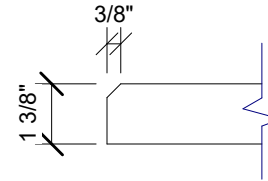

1 SIDE VIEW
1" = 1'-0"

2 EDGE DETAIL
3" = 1'-0"

3 PLAN VIEW
1" = 1'-0"

4 END VIEW
1" = 1'-0"

123 Columbia Court N. Chaska, MN 55318
www.acousticalsurfaces.com
1-800-854-2948

PRODUCT LINE: 1 3/8" Enviroacoustic Design Panels - 2ft x 4ft - Beveled Edge - Latitude