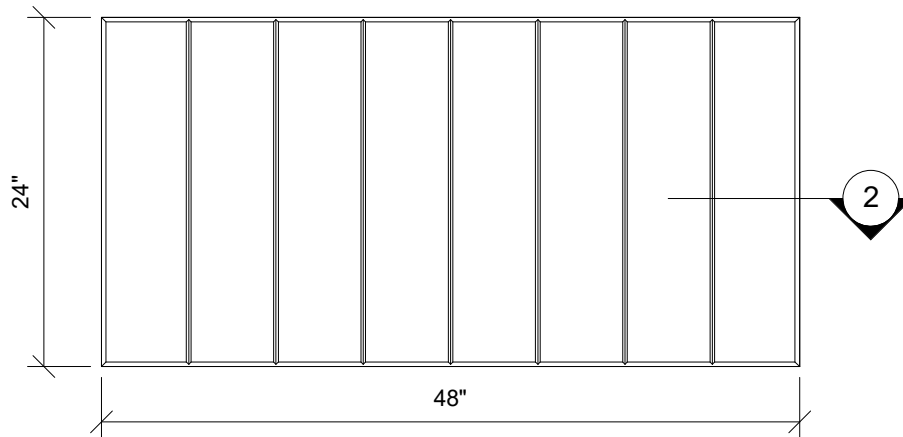

1 SIDE VIEW
1" = 1'-0"

2 EDGE DETAIL
3" = 1'-0"

3 PLAN VIEW
1" = 1'-0"

4 END VIEW
1" = 1'-0"

123 Columbia Court N. Chaska, MN 55318
www.acousticalsurfaces.com
1-800-854-2948

PRODUCT LINE: 1 3/8" Enviroacoustic Design Panels - 2ft x 4ft - Beveled Edge - Latitude